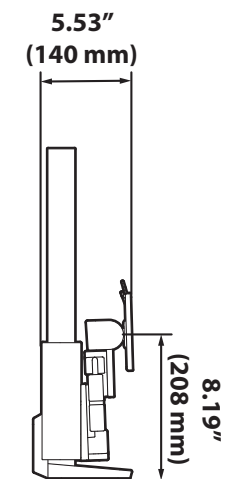

### DIMENSIONS

Full Down

Side View

Full Up

Side View

Front View

Monitor Mount

Front View

### DIMENSIONS

#### Desk Thickness

0" - 2.55" (0 - 65 mm)

#### Desk Thickness

0.47" - 1.26" (12 - 32 mm)