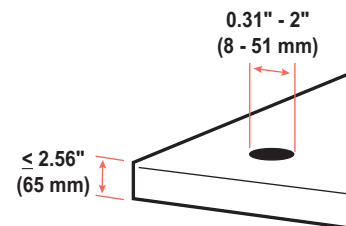

Desk Thickness and Grommet Hole