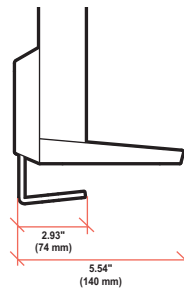

Freestanding Clamp