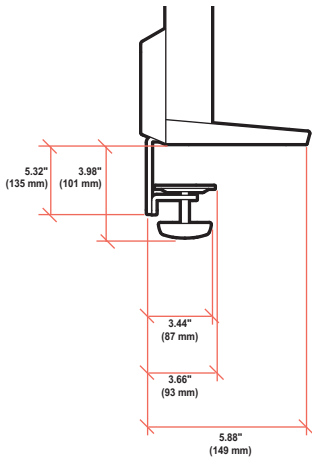

### DIMENSIONS

Full Down

Side View

Full Up

Side View

Front View

Monitor Mount

Front View

### DIMENSIONS

#### Desk Thickness

0" - 2.55" (0 - 65 mm)