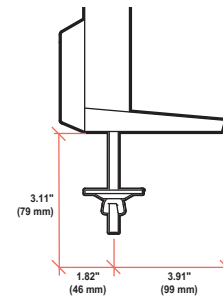

Grommet Mount