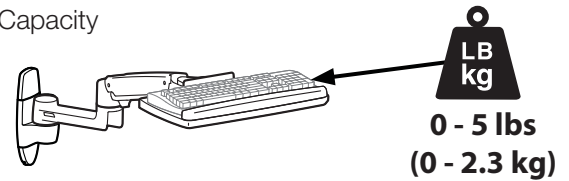

LX Sit-Stand Wall Mount Keyboard Arm

Dimensions

Wall Mount Bracket

Weight Capacity

Range of Motion

Americas Sales and Corporate Headquarters

St. Paul, MN USA
(800) 888-8458
+1-651-681-7600
www.ergotron.com
sales@ergotron.com