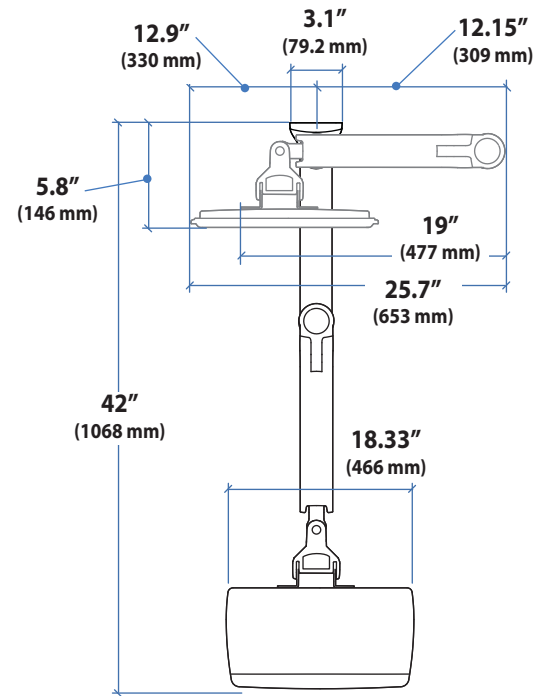

LX Sit-Stand Wall Mount Keyboard Arm

Dimensions

Wall Mount Bracket

Weight Capacity

Range of Motion

Americas Sales and Corporate Headquarters

St. Paul, MN USA
(800) 888-8458
+1-651-681-7600
www.ergotron.com
sales@ergotron.com