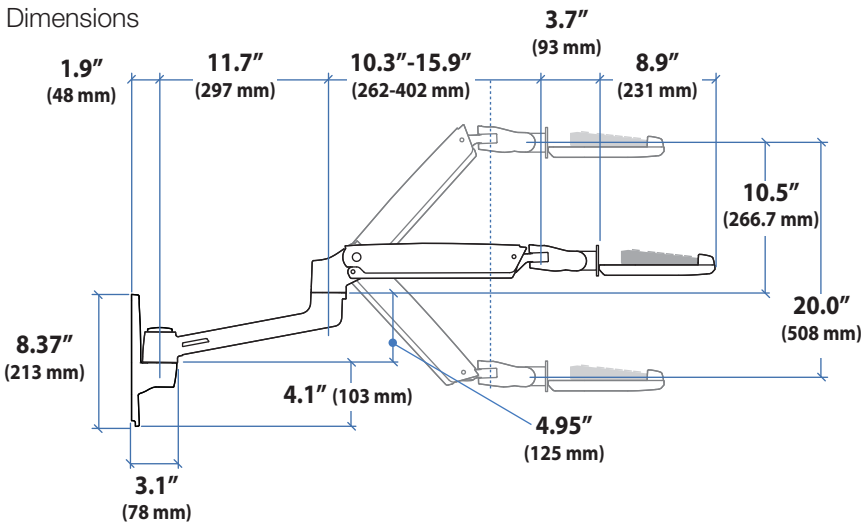

LX Sit-Stand Wall Mount Keyboard Arm

Dimensions

Wall Mount Bracket

Weight Capacity

Range of Motion

Americas Sales and Corporate Headquarters

St. Paul, MN USA
(800) 888-8458
+1-651-681-7600
www.ergotron.com
sales@ergotron.com