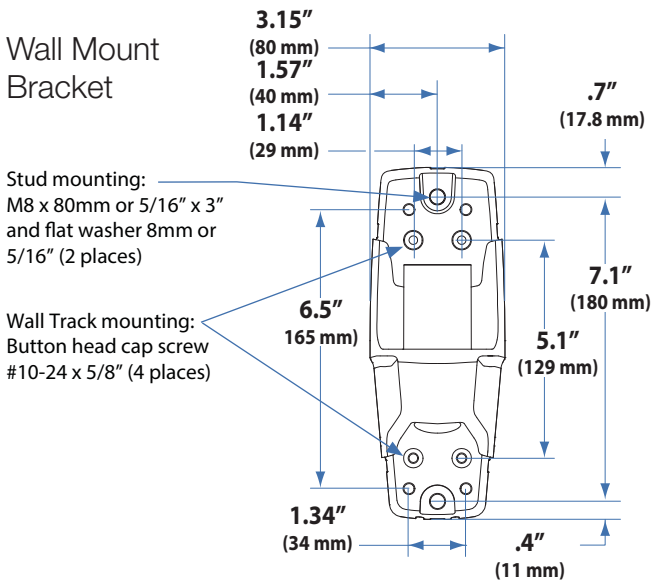

LX Sit-Stand Wall Mount Keyboard Arm

Dimensions

Wall Mount Bracket

Weight Capacity

Range of Motion

Americas Sales and Corporate Headquarters

St. Paul, MN USA
(800) 888-8458
+1-651-681-7600
www.ergotron.com
sales@ergotron.com