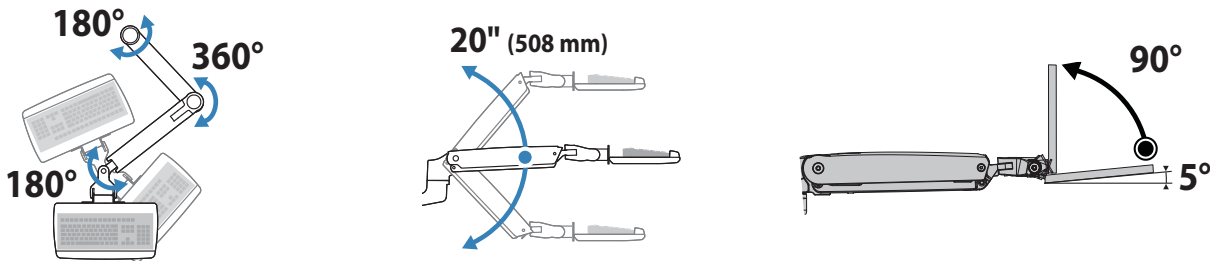

LX Sit-Stand Wall Mount Keyboard Arm

Dimensions

Wall Mount Bracket

Weight Capacity

Range of Motion

Americas Sales and Corporate Headquarters

St. Paul, MN USA
(800) 888-8458
+1-651-681-7600
www.ergotron.com
sales@ergotron.com