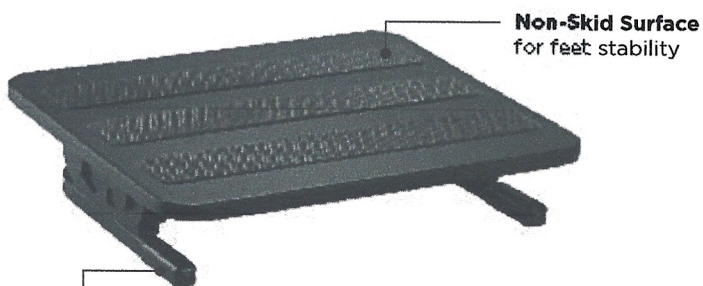

FR200

Ergonomic Tilttable Steel Foot Rest

FR-09 provides an easy solution to relaxing your feet and legs while seated. It allows you to move your feet in a smooth back and forth motion. Take charge of your health by giving your feet and legs the attention they deserve!

Ergonomic Tiltable Steel Foot Rest

Blood Circulation

Muscle Stiffness

Item No.	FR200
Work Surface Size	380x300x80mm
Work Surface Material	Steel
Angle Adjustment	+20°--20°
Weight Capacity	20kg/44lbs