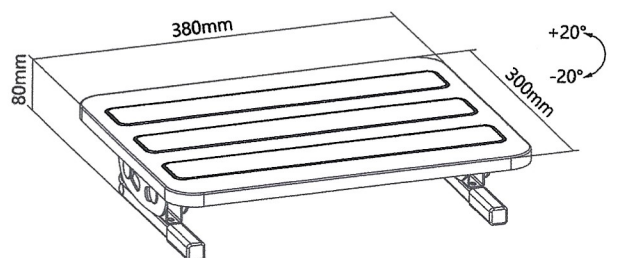

FR200

Ergonomic Tilttable Steel Foot Rest

FR-09 provides an easy solution to relaxing your feet and legs while seated. It allows you to move your feet in a smooth back and forth motion. Take charge of your health by giving your feet and legs the attention they deserve!

Ergonomic Tiltable Steel Foot Rest

Blood Circulation

Muscle Stiffness

Item No.	FR200
Work Surface Size	380x300x80mm
Work Surface Material	Steel
Angle Adjustment	+20°--20°
Weight Capacity	20kg/44lbs