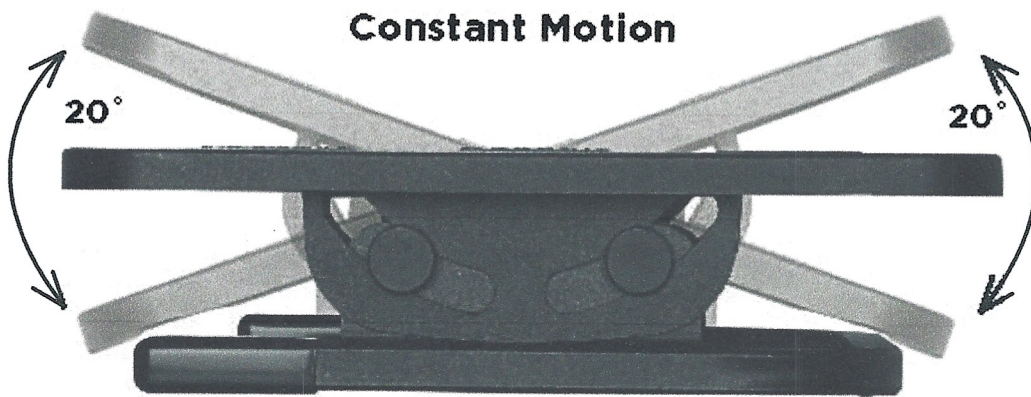

FR200

Ergonomic Tilttable Steel Foot Rest

FR-09 provides an easy solution to relaxing your feet and legs while seated. It allows you to move your feet in a smooth back and forth motion. Take charge of your health by giving your feet and legs the attention they deserve!

Ergonomic Tiltable Steel Foot Rest

Blood Circulation

Muscle Stiffness

Item No.	FR200
Work Surface Size	380x300x80mm
Work Surface Material	Steel
Angle Adjustment	+20°--20°
Weight Capacity	20kg/44lbs